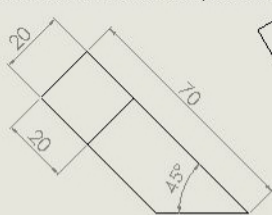

**Note:** These are the "Right Side" pieces of the Hammock Chair. Reverse the pieces when creating the Left Side.

Long Back Member

Short Support Member

Diameter 6mm

Hammock Chair

ResinReady.weebly.com

Name

Hammock  
Chair

Date

Scale: 1:1

Sheet Number