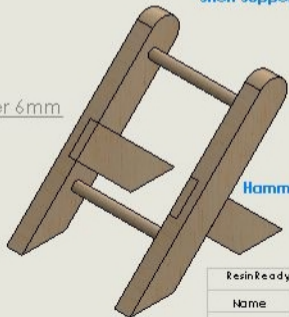

**Note:** These are the "Right Side" pieces of the Hammock Chair. Reverse the pieces when creating the Left Side.

Long Back Member

Short Support Member

Diameter 6mm

Hammock Chair

ResinReady.weebly.com

Name

Hammock  
Chair

Date

Scale: 1:1

Sheet Number