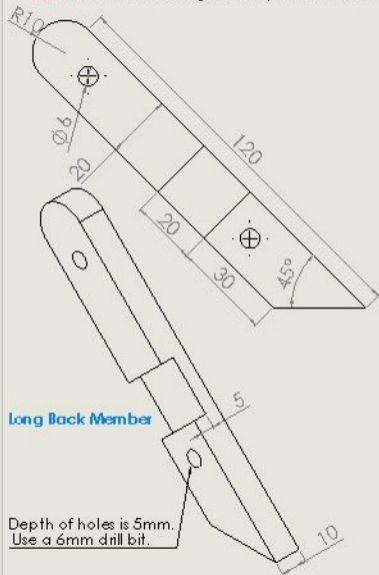

**Note:** These are the "Right Side" pieces of the Hammock Chair. Reverse the pieces when creating the Left Side.

Long Back Member

Short Support Member

Diameter 6mm

Hammock Chair

ResinReady.weebly.com

Name

Hammock  
Chair

Date

Scale: 1:1

Sheet Number